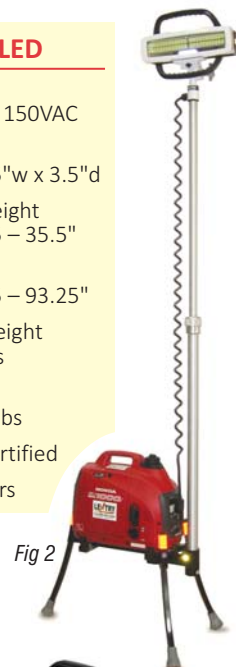

LENTRY Systems now available with “OMG Bright” LEDs

Ventry Solutions, Inc. is proud to collaborate with Akron Brass Company (ABC) and Fire Research Corporation (FRC) to offer SceneStar™ and Spectra LEDs on All-Terrain LENTRY® Generator & Light Systems.

Both LEDs offer...

- Bright white light very close to natural sunlight
- 20,000 lumens
- 120V AC, 240W, 2 amp
- Long life rating of 50,000 hours (That's 5.7 years of continuous use!)
- High efficiency in output versus wattage
- Low operating temperatures
- Combination of flood and spot lighting
- Instant-on at full intensity
- Maintenance free
- Solid state electronics
- Built in the USA
- Rugged construction

ABC SceneStar LED

- 48 LEDs for spot and flood pattern in one light.
- Dual ergonomic handles for easy aiming
- Engineered optical reflector for consistent, overall illumination with integrated spot light
- Durable aluminum housing with stainless steel hardware and powder coated finish
- Optimized thermal management with protective cover
- Tempered glass front
- Wide range of articulation

FRC Spectra LED

- 60 LEDs total. 48 LEDs on top and bottom rows illuminate the work area (flood lighting) while 12 on the middle row provide focused spot lighting (distance).
- Lens and optics are molded together, for excellent work area and distance lighting, with wide, uniform, far-reaching illumination.
- Innovative cooling fins incorporated into super-slim head (visible from above, as in figure 6)
- Lamphead is removable from the pole (tools required), if necessary, which can save on shipping

Fig 6