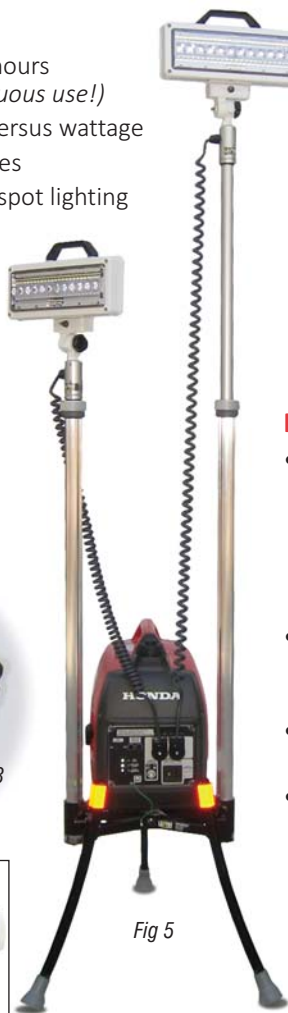

ABC SceneStar LED

- 48 LEDs for spot and flood pattern in one light.
- Dual ergonomic handles for easy aiming
- Engineered optical reflector for consistent, overall illumination with integrated spot light
- Durable aluminum housing with stainless steel hardware and powder coated finish
- Optimized thermal management with protective cover
- Tempered glass front
- Wide range of articulation

Fig 3

Fig 4

FRC Spectra LED

- 60 LEDs total. 48 LEDs on top and bottom rows illuminate the work area (flood lighting) while 12 on the middle row provide focused spot lighting (distance).
- Lens and optics are molded together, for excellent work area and distance lighting, with wide, uniform, far-reaching illumination.
- Innovative cooling fins incorporated into super-slim head (visible from above, as in figure 6)
- Lamphead is removable from the pole (tools required), if necessary, which can save on shipping

Fig 6

Fig 7

ABC LED	FRC LED
Operating voltage 90 to 135VAC	93 to 150VAC
Dimensions, lamphead only 14"w x 9.75"d	14.25"w x 3.5"d
Length, including pole, standard height 24 – 35.5"	28.25 – 35.5"
Length, including pole, XT height 51 – 85"	57.25 – 93.25"
Weight, including pole, standard height 13.5 lbs	11 lbs
Weight, including pole, XT height 16 lbs	13.5 lbs
Certifications: UL certified	CE certified
Warranty: 6 years	5 years

Complete units include a **LENTRY Frame** (legs), a generator, and one or more high-output telescoping polelights of various heights. With legs and lights fully extended, **LENTRY units** with “standard height” polelights stand about 4.5 feet tall; those with “XT height” polelights stand 8.5 to 9 ft tall. Custom heights available, up to 13 feet total height.