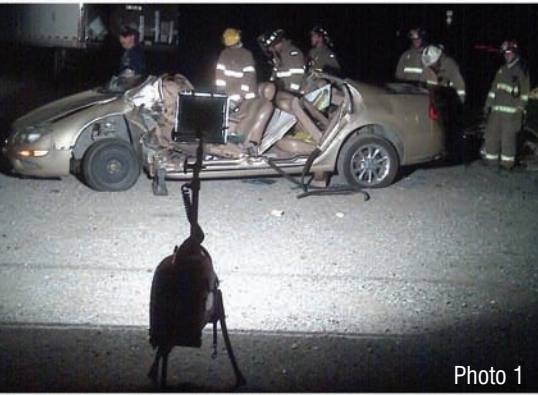

LENTRY™

GENERATOR + LIGHT + LEGS

The Bright, Portable, Efficient Solution to Your Scene Lighting & Power Challenges.

Self-contained, all-terrain generator and light systems turn night into day no matter where you answer the call.

Photo 1

Photo 2

Photo 3

Photo 1: A LENTRY unit instantly improves scene safety and aids rescue response.

Photo 2: A LENTRY unit telescopes up to aim through a window, lighting the interior during rescue training. (This is a detail of Photo 3.)

Photo 3: The whole scene is illuminated by a LENTRY XT unit. Another unit is visible in the background, aimed through a window.

Complete LENTRY Systems include:

- 1 or 2 Telescoping Lights (also called polelights)
- Super-Quiet Inverter Generator
- Single or Dual Light Base (holds the light/s)
- Legs (generator-specific; also called a frame)

Overview of Benefits

- ✦ Outward curving Legs stand solidly on steep, rocky, uneven terrain
- ✦ Generator is level and raised above sand, snow, water or debris, and controls are lifted up within easy reach
- ✦ Computer-safe power, low emissions, excellent fuel economy, super-quiet operation and reliability
- ✦ Lights telescope and articulate, aiming in any direction without repositioning the whole system
- ✦ Robust, heavy-duty steel frames take abuse and are guaranteed not to bend or break
- ✦ Run times, with light(s) on, vary from 4 hours to over 13 hours per tank (0.6–1.1 gallon tanks)
- ✦ Light output from 25,000 to 50,000 lumens
- ✦ Simple designs for reliability, ease-of-operation, easy field service and maintenance
- ✦ Legs and lights retract for compact storage
- ✦ Polelights separate from the Light Base for easy transport and storage